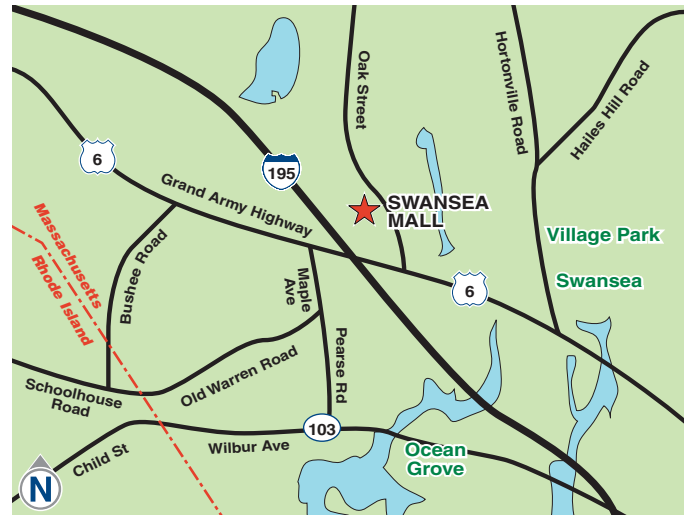

Location Map

Swansea Mall

262 Swansea Mall Drive
Swansea, Massachusetts 02777
tel 508 679 2543 • fax 508 675 5010